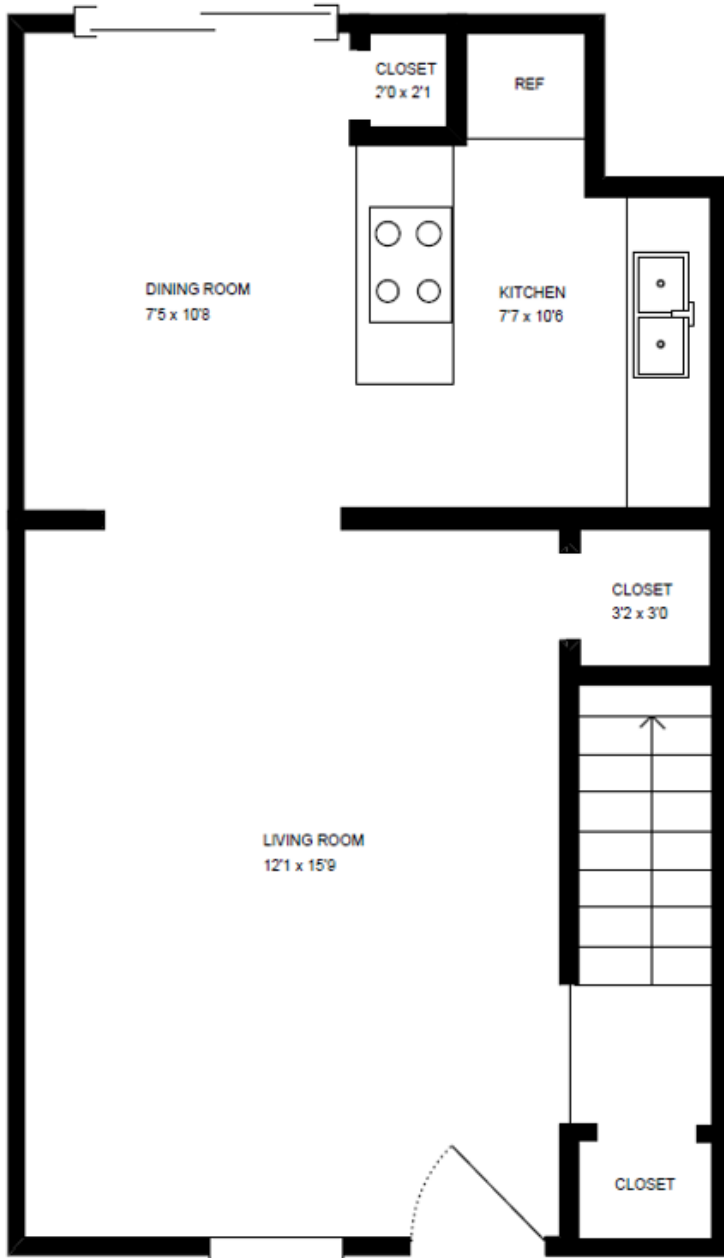

Southdale Square

2945 Biggs Plaza
Bellevue, NE 68123
402-291-2299

Main Floor

2nd Floor

Floor Plan 2A